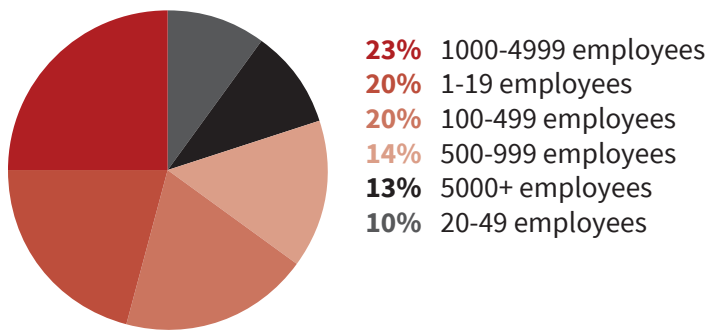

CRAIN'S ACADEMY BY THE NUMBERS

308

NUMBER OF GRADUATES

PROFESSIONAL TITLES

INDUSTRY BREAKDOWN

COMPANY SIZE BY EMPLOYEES

COMPANY SIZE BY REVENUE

TAKEAWAYS